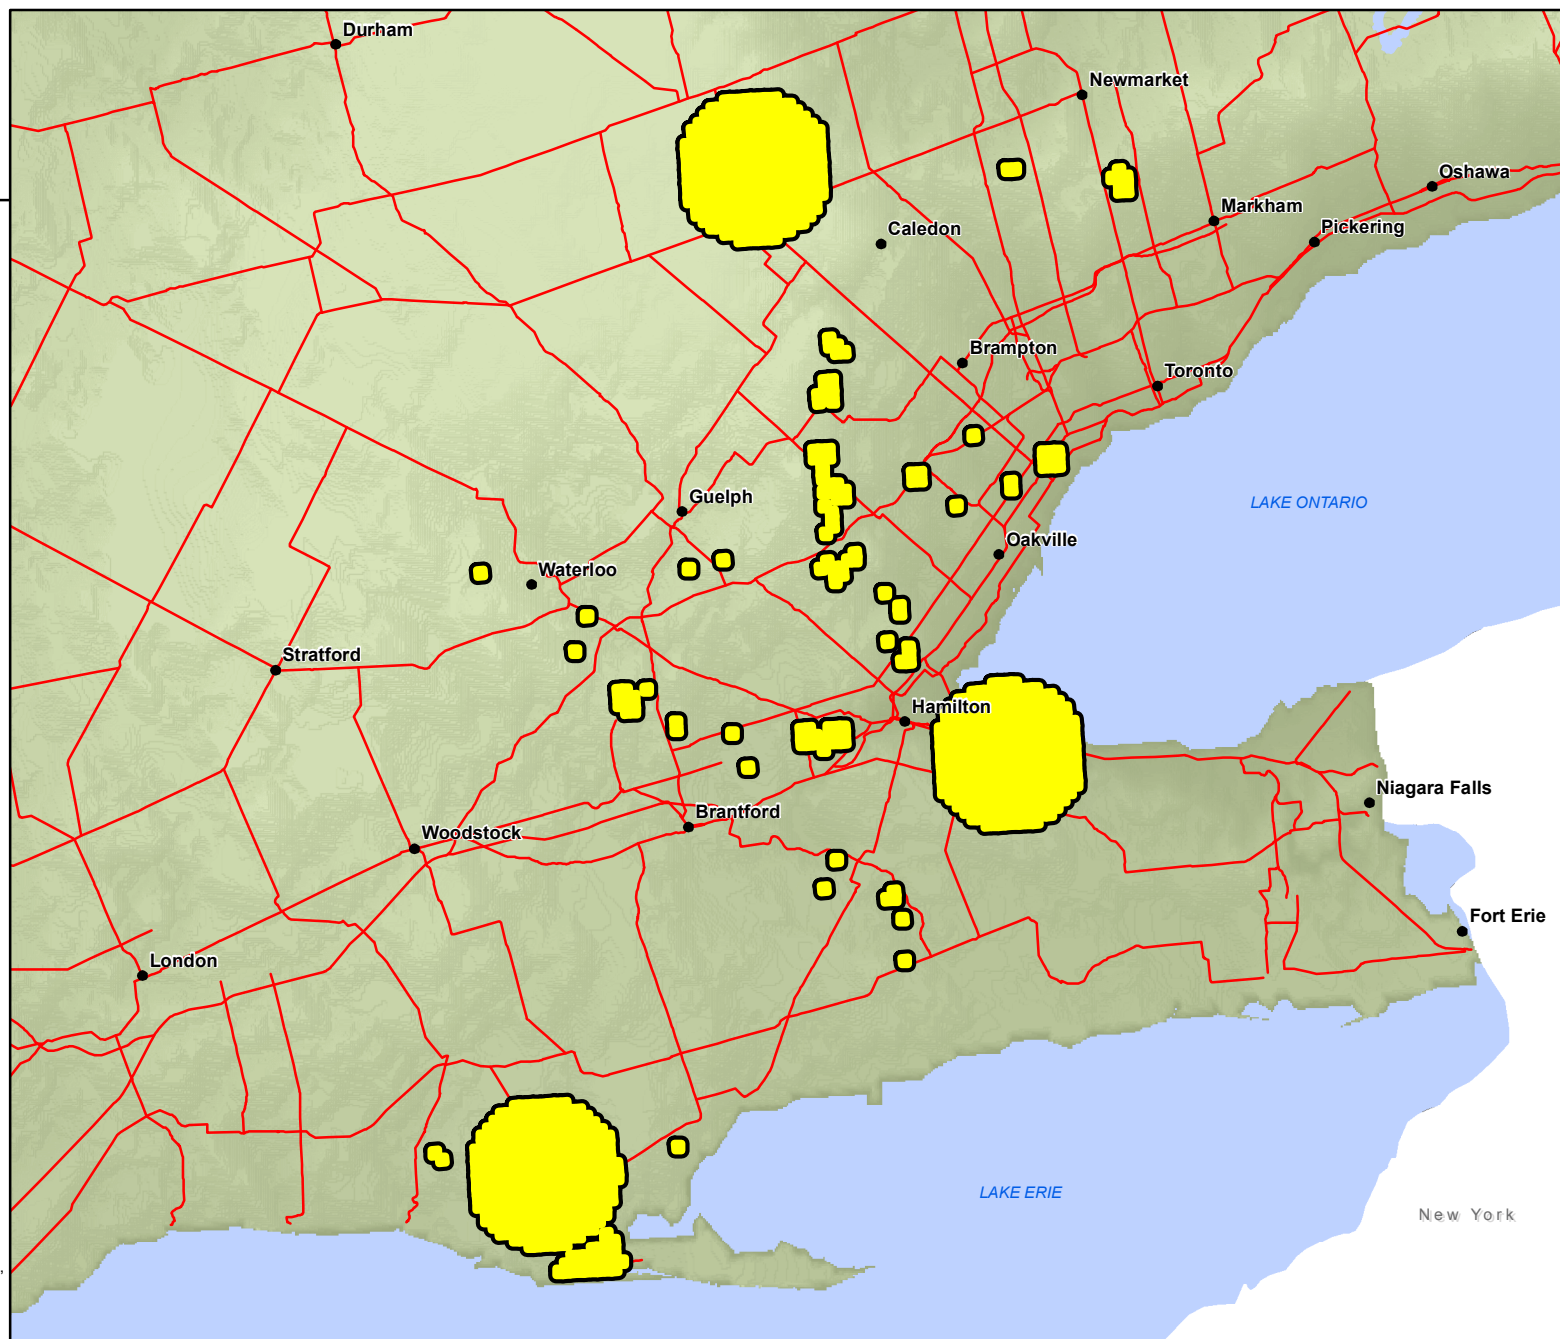

# Jefferson Salamander in Ontario

as recorded by the Ontario Natural  
Heritage Information Centre as of  
February 29, 2012

- Communities
- Roads
- Species occurrence

Areas in yellow represent known occurrences of this species. For animals this includes areas such as breeding colonies, breeding ponds, denning sites and hibernacula. For plants this is usually where it occurs naturally.

## Note:

This map should not be relied on as a complete and accurate representation for locations of species at risk, routes or locations, nor as a guide to navigation. The Ontario Ministry of Natural Resources shall not be liable in any way for the use of, or reliance upon, this map or any information on this map.